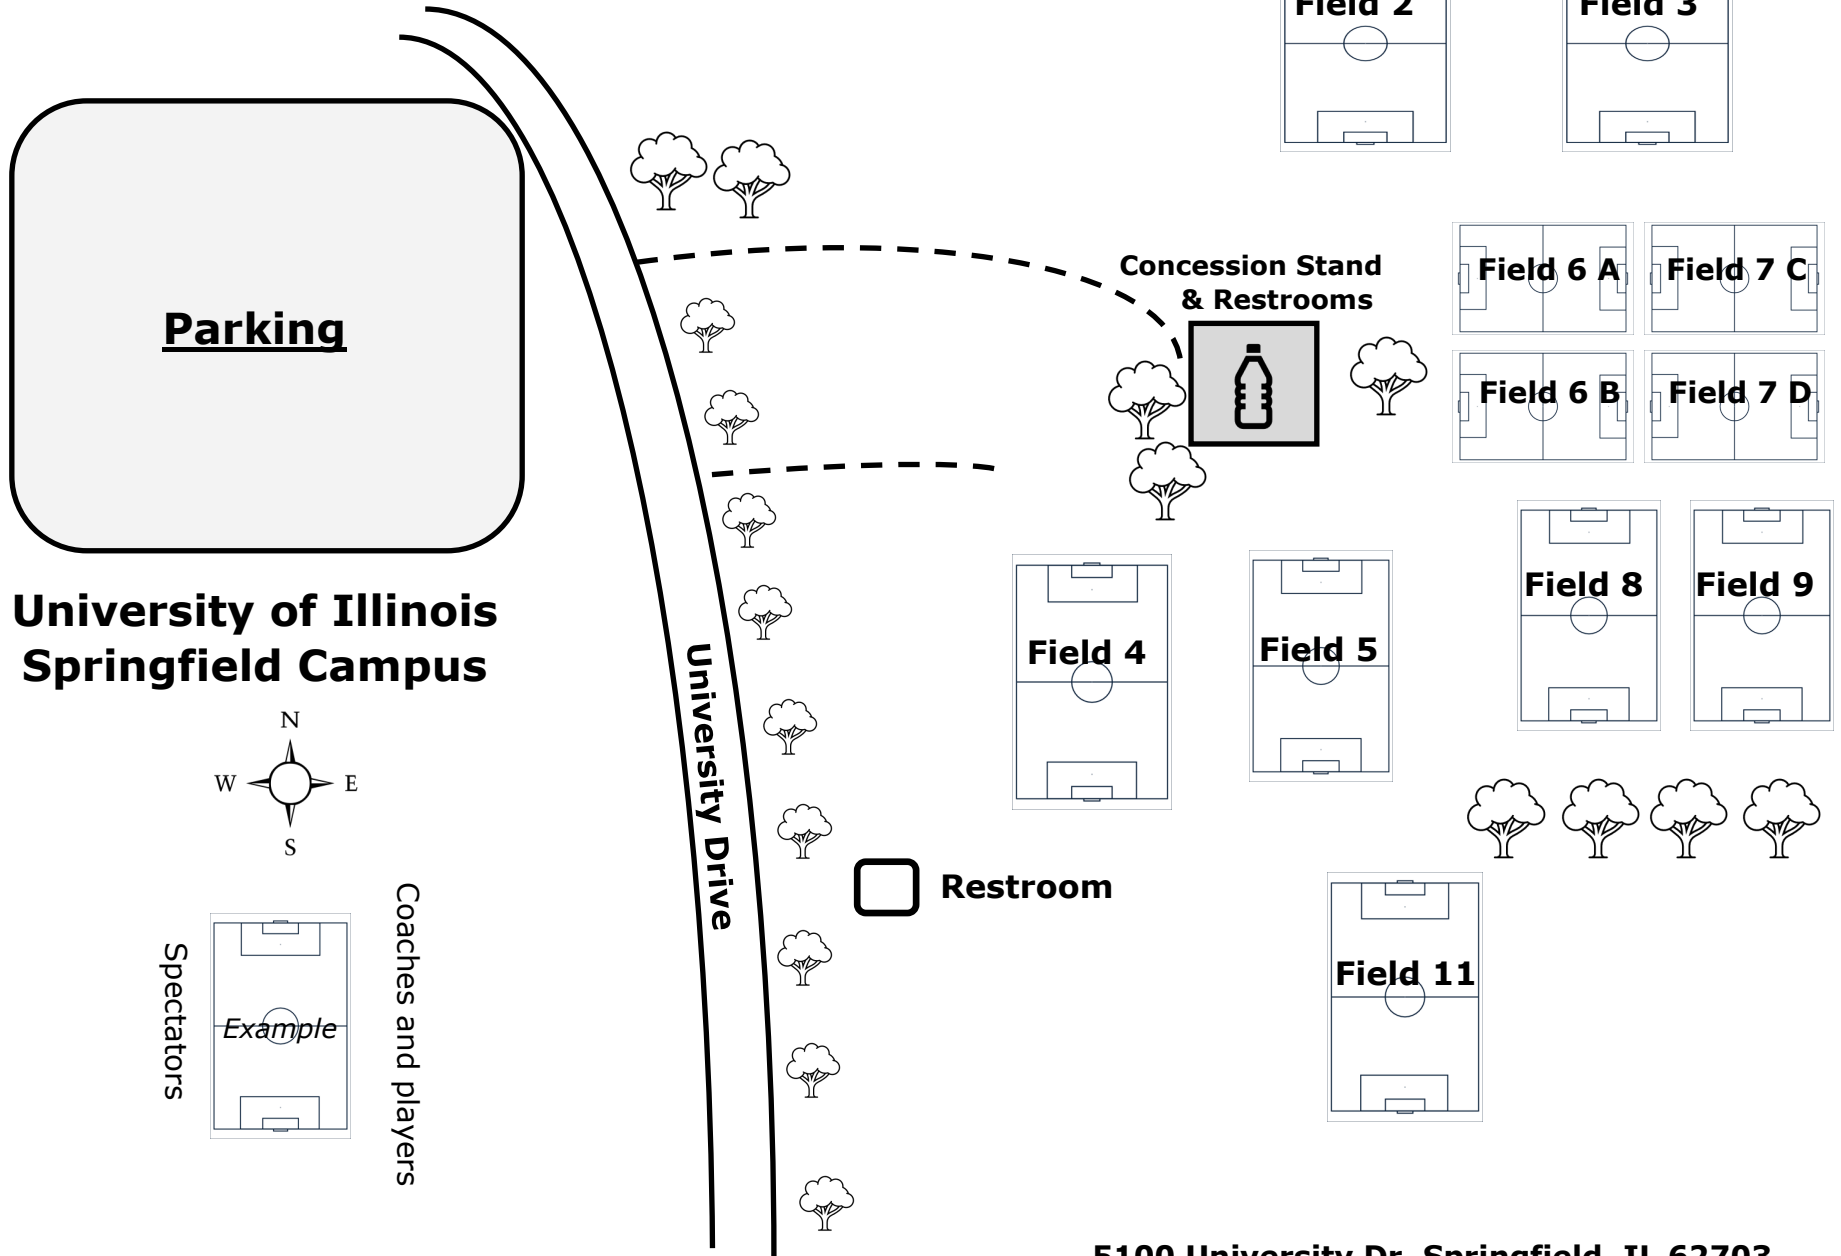

YMCA Soccer Field Map

5100 University Dr, Springfield, IL 62703